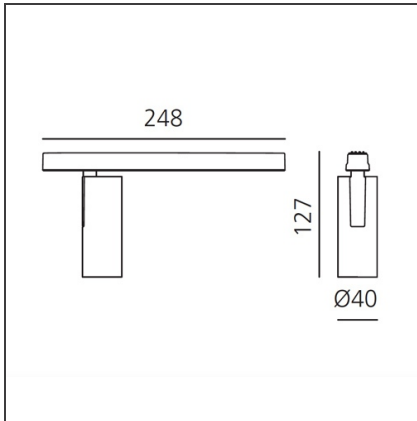

Vector Magnetic 40 - 10W 28° 2700K DALI Brushed silver

IP20   Dimmerable: 

DESIGN BY

Carlotta de Bevilacqua

DESCRIPTION

Two sizes with three different beam angles each (spot, flood, wide flood) obtained by means of refractive or hybrid optical units. Junction arm integrated in the spotlight's body to keep the barycentre aligned with the track and prevent any imbalance in possible suspension versions of the track. The junction allows 360° rotation and 90° tilting for maximum emission adjustment freedom.

TECHNICAL DRAWINGS

FEATURES

Article Code:	AP01315	Series:	Indoor, 2018
Colour:	Brushed silver		Artemide Collection
Installation:	Projector, Track		
Environment:	Indoor		

DIMENSIONS

Height:	cm 12.7
Weight:	kg 0.3
Base Length:	cm 24.8
Inclination:	-90+90
Rotation:	cm 360