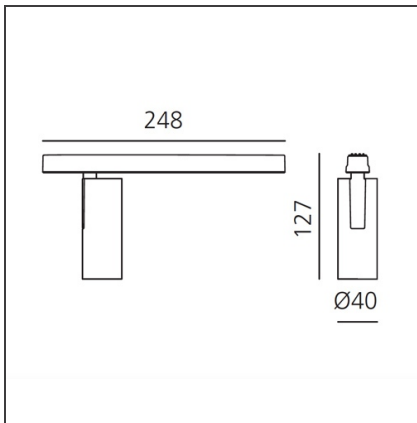

Vector Magnetic 40 - 10W 20° 4000K DALI Black

IP20   Dimmerable: 

DESIGN BY

Carlotta de Bevilacqua

DESCRIPTION

Two sizes with three different beam angles each (spot, flood, wide flood) obtained by means of refractive or hybrid optical units. Junction arm integrated in the spotlight's body to keep the barycentre aligned with the track and prevent any imbalance in possible suspension versions of the track. The junction allows 360° rotation and 90° tilting for maximum emission adjustment freedom.

TECHNICAL DRAWINGS

FEATURES

Article Code:	AP05204	Series:	Indoor, 2018 Artemide Collection
Colour:	Black		
Installation:	Projector, Track		
Environment:	Indoor		

DIMENSIONS

Height:	cm 12.7
Weight:	kg 0.3
Base Length:	cm 24.8
Inclination:	-90+90
Rotation:	cm 360