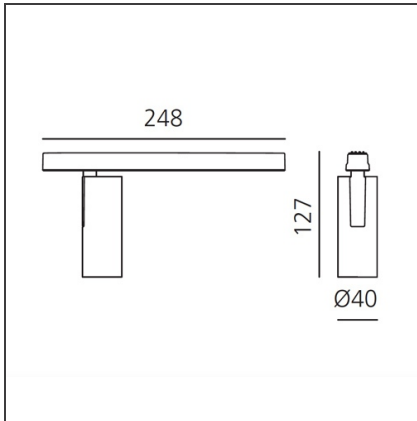

Vector Magnetic 40 - 10W 20° 3000K DALI White

IP20   Dimmerable:  -

DESIGN BY

Carlotta de Bevilacqua

DESCRIPTION

Two sizes with three different beam angles each (spot, flood, wide flood) obtained by means of refractive or hybrid optical units. Junction arm integrated in the spotlight's body to keep the barycentre aligned with the track and prevent any imbalance in possible suspension versions of the track. The junction allows 360° rotation and 90° tilting for maximum emission adjustment freedom.

TECHNICAL DRAWINGS

FEATURES

Article Code:	AP00201	Series:	Indoor, 2018
Colour:	White		Artemide Collection
Installation:	Projector, Track		
Environment:	Indoor		

DIMENSIONS

Height:	cm 12.7
Weight:	kg 0.3
Base Length:	cm 24.8
Inclination:	-90+90
Rotation:	cm 360