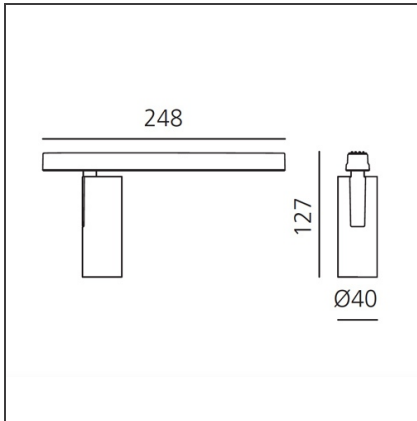

Vector Magnetic 40 - 10W 20° 3000K DALI Brushed silver

IP20   Dimmerable: +  -

DESIGN BY

Carlotta de Bevilacqua

DESCRIPTION

Two sizes with three different beam angles each (spot, flood, wide flood) obtained by means of refractive or hybrid optical units. Junction arm integrated in the spotlight's body to keep the barycentre aligned with the track and prevent any imbalance in possible suspension versions of the track. The junction allows 360° rotation and 90° tilting for maximum emission adjustment freedom.

TECHNICAL DRAWINGS

FEATURES

Article Code:	AP00215	Series:	Indoor, 2018
Colour:	Brushed silver		Artemide Collection
Installation:	Projector, Track		
Environment:	Indoor		

DIMENSIONS

Height:	cm 12.7
Base Length:	cm 24.8
Inclination:	-90+90
Rotation:	cm 360