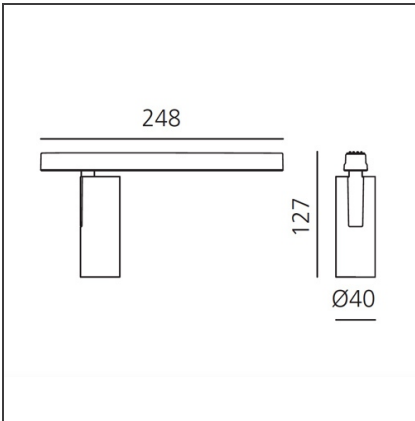

Vector Magnetic 40 - 10W 20° 2700K DALI Brushed bronze

IP20   Dimmerable:  -

DESIGN BY

Carlotta de Bevilacqua

DESCRIPTION

Two sizes with three different beam angles each (spot, flood, wide flood) obtained by means of refractive or hybrid optical units. Junction arm integrated in the spotlight's body to keep the barycentre aligned with the track and prevent any imbalance in possible suspension versions of the track. The junction allows 360° rotation and 90° tilting for maximum emission adjustment freedom.

TECHNICAL DRAWINGS

FEATURES

Article Code:	AP01220	Series:	Indoor, 2018 Artemide Collection
Colour:	Brushed bronze		
Installation:	Projector, Track		
Environment:	Indoor		

DIMENSIONS

Height:	cm 12.7
Base Length:	cm 24.8
Inclination:	-90+90
Rotation:	cm 360