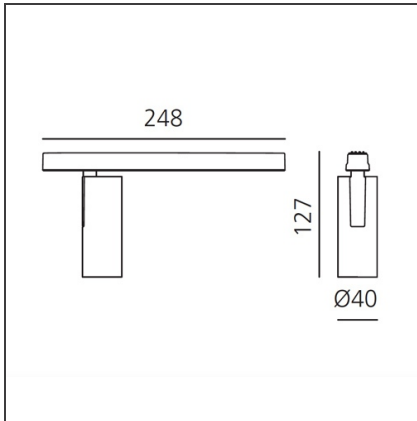

Vector Magnetic 40 - 10W 20° 2700K DALI Black

IP20   Dimmerable: 

DESIGN BY

Carlotta de Bevilacqua

DESCRIPTION

Two sizes with three different beam angles each (spot, flood, wide flood) obtained by means of refractive or hybrid optical units. Junction arm integrated in the spotlight's body to keep the barycentre aligned with the track and prevent any imbalance in possible suspension versions of the track. The junction allows 360° rotation and 90° tilting for maximum emission adjustment freedom.

TECHNICAL DRAWINGS

FEATURES

Article Code:	AP01204	Series:	Indoor, 2018 Artemide Collection
Colour:	Black		
Installation:	Projector, Track		
Environment:	Indoor		

DIMENSIONS

Height:	cm 12.7
Weight:	kg 0.3
Base Length:	cm 24.8
Inclination:	-90+90
Rotation:	cm 360