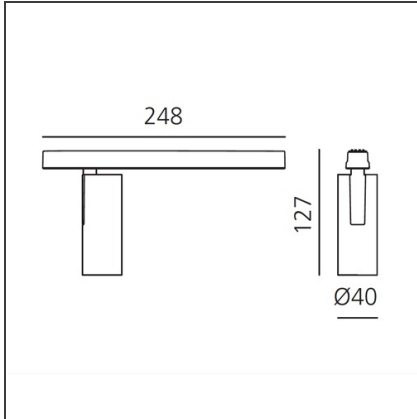

Vector Magnetic 40 - 10W 13° 4000K DALI Brushed silver

IP20   Dimmerable: +  -

DESIGN BY

Carlotta de Bevilacqua

DESCRIPTION

Two sizes with three different beam angles each (spot, flood, wide flood) obtained by means of refractive or hybrid optical units. Junction arm integrated in the spotlight's body to keep the barycentre aligned with the track and prevent any imbalance in possible suspension versions of the track. The junction allows 360° rotation and 90° tilting for maximum emission adjustment freedom.

TECHNICAL DRAWINGS

FEATURES

Article Code:	AP05115	Series:	Indoor, 2018
Colour:	Brushed silver		Artemide Collection
Installation:	Projector, Track		
Environment:	Indoor		

DIMENSIONS

Height:	cm 12.7
Weight:	kg 0.3
Base Length:	cm 24.8
Inclination:	-90+90
Rotation:	cm 360