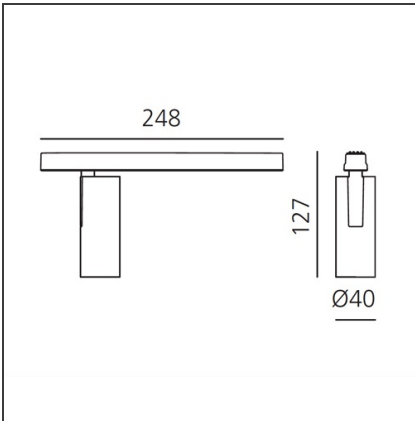

Vector Magnetic 40 - 10W 13° 4000K DALI Brushed bronze

IP20   Dimmerable: +  -

DESIGN BY

Carlotta de Bevilacqua

DESCRIPTION

Two sizes with three different beam angles each (spot, flood, wide flood) obtained by means of refractive or hybrid optical units. Junction arm integrated in the spotlight's body to keep the barycentre aligned with the track and prevent any imbalance in possible suspension versions of the track. The junction allows 360° rotation and 90° tilting for maximum emission adjustment freedom.

TECHNICAL DRAWINGS

FEATURES

Article Code:	AP05120	Series:	Indoor, 2018
Colour:	Brushed bronze		Artemide Collection
Installation:	Track, Projector		
Environment:	Indoor		

DIMENSIONS

Height:	cm 12.7
Weight:	kg 0.3
Base Length:	cm 24.8
Inclination:	-90+90
Rotation:	cm 360