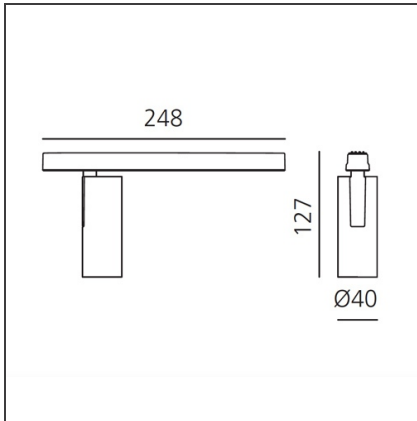

TECHNICAL DRAWINGS

FEATURES

Article Code:	AP00120	Series:	Indoor, 2018
Colour:	Brushed bronze		Artemide Collection
Installation:	Projector, Track		
Environment:	Indoor		

DIMENSIONS

Height:	cm 12.7
Weight:	kg 0.3
Base Length:	cm 24.8
Inclination:	-90+90
Rotation:	cm 360

INCLUDED SOURCES

Category:	LED	Color temperature (K):	3000K
Number:	1	Color Tolerance:	MacAdam 3SDCM
Watt:	10W	Service Life:	L70 (6K) 50000h
Type:	0		
Class:	A		

LUMINAIRE

Watt:	10W	Delivered lumens output (lm):	540lm
		CCT:	3000K
		Efficiency:	81%
		Efficacy:	54.09lm/W
		CRI:	90
		Dimmable Typology:	Dali

Notes

For operation use only Artemide Power Supply kit.