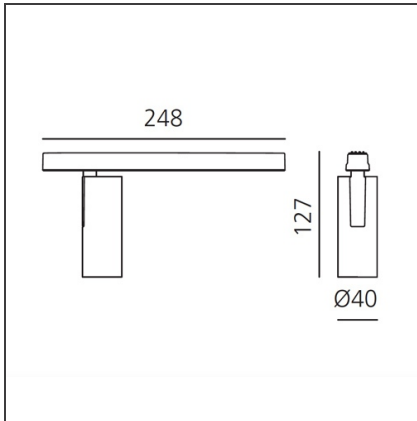

Vector Magnetic 40 - 10W 13° 2700K DALI Brushed silver

IP20   Dimmerable: +  -

DESIGN BY

Carlotta de Bevilacqua

DESCRIPTION

Two sizes with three different beam angles each (spot, flood, wide flood) obtained by means of refractive or hybrid optical units. Junction arm integrated in the spotlight's body to keep the barycentre aligned with the track and prevent any imbalance in possible suspension versions of the track. The junction allows 360° rotation and 90° tilting for maximum emission adjustment freedom.

TECHNICAL DRAWINGS

FEATURES

Article Code:	AP01115	Series:	Indoor, 2018
Colour:	Brushed silver		Artemide Collection
Installation:	Projector, Track		
Environment:	Indoor		

DIMENSIONS

Height:	cm 12.7
Base Length:	cm 24.8
Inclination:	-90+90
Rotation:	cm 360