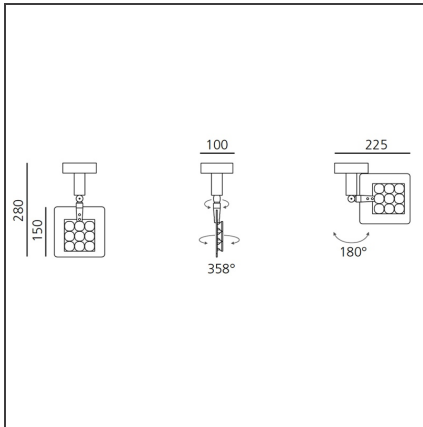

Una Pro Wall/ceiling - 9 LED 6° 3700K

IP20 

DESIGN BY

Carlotta de Bevilacqua

DESCRIPTION

UNA PRO is the result of a new design approach. The objective was to obtain the same high performance of a halogen spotlight from a LED one, but at the same time the classic spotlight icon was brought up for discussion. Thanks to new significant technological innovation, the old concept had to be reinvented and so did the looks and main features of an entire category of luminaries. Important purposes were also energy and material saving and light duration. Due to innovative research and a well-proven expertise, the spotlight system performance is the same as that of previous halogen systems but the overall performance achieved is much better. In fact, the energy consumption of these spotlights is low, the user's relationship with the environment is revolutionary, his interaction with it is free and creative. In addition the the light fixture appears thin due to the flat profile (only 3 mm).

TECHNICAL DRAWINGS

FEATURES

Article Code:	DD0014B10A1	Material:	Aluminium, plastic
Colour:	White	Series:	Indoor
Installation:	Track, Recessed, Wall, Ceiling		
Environment:	Indoor		

DIMENSIONS

Height:	cm 15
Weight:	kg 0.7
Base Diameter:	cm 10
Max Extension Height:	cm 28

INCLUDED SOURCES

Category:	LED	Color temperature (K):	3700K
Number:	1		
Watt:	10,5W		
Type:	0		
Class:	A		

LUMINAIRE

Watt:	10,5W	Delivered lumens output (lm):	694lm
		CCT:	3700K
		CRI:	80