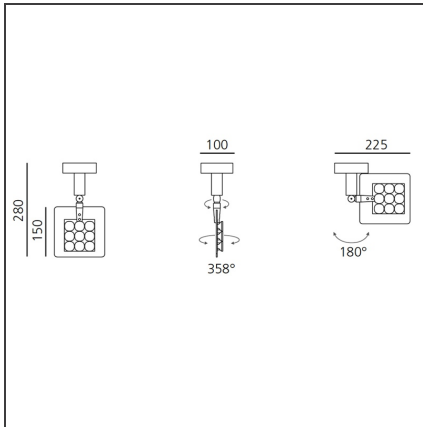

Una Pro Wall/ceiling - 9 LED 6° 3700K

IP20 

DESIGN BY

Carlotta de Bevilacqua

DESCRIPTION

UNA PRO is the result of a new design approach. The objective was to obtain the same high performance of a halogen spotlight from a LED one, but at the same time the classic spotlight icon was brought up for discussion. Thanks to new significant technological innovation, the old concept had to be reinvented and so did the looks and main features of an entire category of luminaries. Important purposes were also energy and material saving and light duration. Due to innovative research and a well-proven expertise, the spotlight system performance is the same as that of previous halogen systems but the overall performance achieved is much better. In fact, the energy consumption of these spotlights is low, the user's relationship with the environment is revolutionary, his interaction with it is free and creative. In addition the the light fixture appears thin due to the flat profile (only 3 mm).

TECHNICAL DRAWINGS

FEATURES

Article Code:	DD0014B00A1	Material:	Aluminium, plastic
Colour:	Aluminium	Series:	Indoor
Installation:	Track, Recessed, Wall, Ceiling		
Environment:	Indoor		

DIMENSIONS

Height:	cm 15
Weight:	kg 0.7
Base Diameter:	cm 10
Max Extension Height:	cm 28

INCLUDED SOURCES

Category:	LED	Color temperature (K):	3700K
Number:	1		
Watt:	10,5W		
Type:	0		
Class:	A		

LUMINAIRE

Watt:	10,5W	Delivered lumens output (lm):	694lm
		CCT:	3700K
		CRI:	80