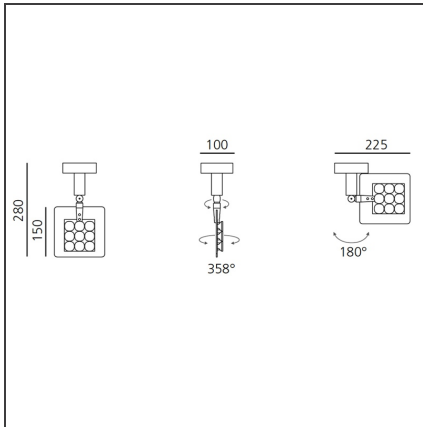

Una Pro Wall/ceiling - 9 LED 6° 3000K

IP20 

DESIGN BY

Carlotta de Bevilacqua

DESCRIPTION

UNA PRO is the result of a new design approach. The objective was to obtain the same high performance of a halogen spotlight from a LED one, but at the same time the classic spotlight icon was brought up for discussion. Thanks to new significant technological innovation, the old concept had to be reinvented and so did the looks and main features of an entire category of luminaires. Important purposes were also energy and material saving and light duration. Due to innovative research and a well-proven expertise, the spotlight system performance is the same as that of previous halogen systems but the overall performance achieved is much better. In fact, the energy consumption of these spotlights is low, the user's relationship with the environment is revolutionary, his interaction with it is free and creative. In addition the the light fixture appears thin due to the flat profile (only 3 mm).

TECHNICAL DRAWINGS

FEATURES

Article Code:	DD0014B10A1W	Material:	Aluminium, plastic
Colour:	White	Series:	Indoor
Installation:	Track, Recessed, Wall, Ceiling		
Environment:	Indoor		

DIMENSIONS

Height:	cm 15
Weight:	kg 0.7
Base Diameter:	cm 10
Max Extension Height:	cm 28

INCLUDED SOURCES

Category:	LED	Color temperature (K):	3000K
Number:	1		
Watt:	10,5W		
Type:	0		
Class:	A		

LUMINAIRE

Watt:	10,5W	Delivered lumens output (lm):	652lm
		CCT:	3000K
		Efficiency:	72%
		Efficacy:	65.18lm/W
		CRI:	80