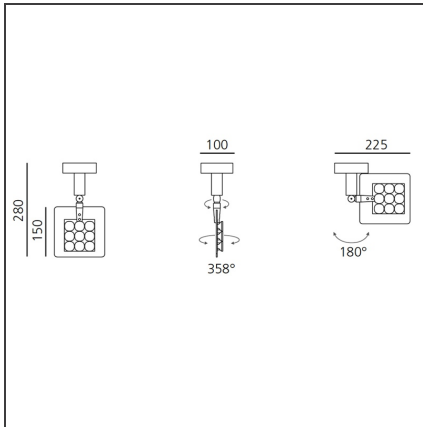

Una Pro Wall/ceiling - 9 LED 6° 3000K

IP20 

DESIGN BY

Carlotta de Bevilacqua

DESCRIPTION

UNA PRO is the result of a new design approach. The objective was to obtain the same high performance of a halogen spotlight from a LED one, but at the same time the classic spotlight icon was brought up for discussion. Thanks to new significant technological innovation, the old concept had to be reinvented and so did the looks and main features of an entire category of luminaires. Important purposes were also energy and material saving and light duration. Due to innovative research and a well-proven expertise, the spotlight system performance is the same as that of previous halogen systems but the overall performance achieved is much better. In fact, the energy consumption of these spotlights is low, the user's relationship with the environment is revolutionary, his interaction with it is free and creative. In addition the the light fixture appears thin due to the flat profile (only 3 mm).

TECHNICAL DRAWINGS

FEATURES

Article Code:	DD0014B00A1W	Material:	Aluminium, plastic
Colour:	Aluminium	Series:	Indoor
Installation:	Track, Recessed, Wall, Ceiling		
Environment:	Indoor		

DIMENSIONS

Height:	cm 15
Weight:	kg 0.7
Base Diameter:	cm 10
Max Extension Height:	cm 28

INCLUDED SOURCES

Category:	LED	Color temperature (K):	3000K
Number:	1		
Watt:	10,5W		
Type:	0		
Class:	A		

LUMINAIRE

Watt:	10,5W	Delivered lumens output (lm):	652lm
		CCT:	3000K
		Efficiency:	72%
		Efficacy:	65.18lm/W
		CRI:	80