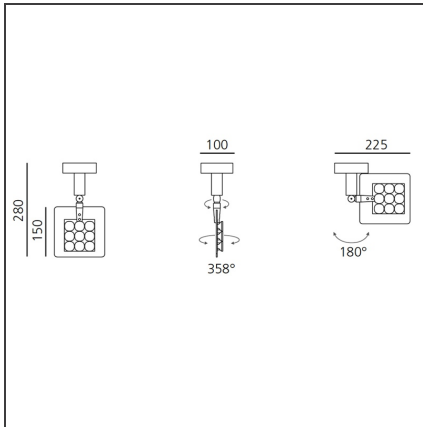

## FEATURES

<b>Article Code:</b>	DD0014B10A3	<b>Material:</b>	Aluminium, plastic
<b>Colour:</b>	White	<b>Series:</b>	Indoor
<b>Installation:</b>	Track, Recessed, Wall, Ceiling		
<b>Environment:</b>	Indoor		

## DIMENSIONS

<b>Height:</b>	cm 15
<b>Weight:</b>	kg 0.7
<b>Base Diameter:</b>	cm 10
<b>Max Extension Height:</b>	cm 28

## LUMINAIRE

<b>Watt:</b>	10,5W	<b>Delivered lumens output (lm):</b>	649lm
		<b>CCT:</b>	3700K
		<b>CRI:</b>	80