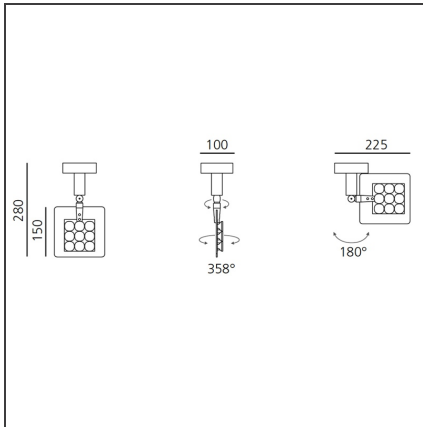

Una Pro Wall/ceiling - 9 LED 38° 3700K

IP20 

DESIGN BY

Carlotta de Bevilacqua

DESCRIPTION

UNA PRO is the result of a new design approach. The objective was to obtain the same high performance of a halogen spotlight from a LED one, but at the same time the classic spotlight icon was brought up for discussion. Thanks to new significant technological innovation, the old concept had to be reinvented and so did the looks and main features of an entire category of luminaries. Important purposes were also energy and material saving and light duration. Due to innovative research and a well-proven expertise, the spotlight system performance is the same as that of previous halogen systems but the overall performance achieved is much better. In fact, the energy consumption of these spotlights is low, the user's relationship with the environment is revolutionary, his interaction with it is free and creative. In addition the the light fixture appears thin due to the flat profile (only 3 mm).

TECHNICAL DRAWINGS

FEATURES

Article Code:	DD0014B00A3	Material:	Aluminium, plastic
Colour:	Aluminium	Series:	Indoor
Installation:	Track, Recessed, Wall, Ceiling		
Environment:	Indoor		

DIMENSIONS

Height:	cm 15
Weight:	kg 0.7
Base Diameter:	cm 10
Max Extension Height:	cm 28

INCLUDED SOURCES

Category:	LED	Color temperature (K):	3700K
Number:	1		
Watt:	10,5W		
Type:	0		
Class:	A		

LUMINAIRE

Watt:	10,5W	Delivered lumens output (lm):	649lm
		CCT:	3700K
		CRI:	80