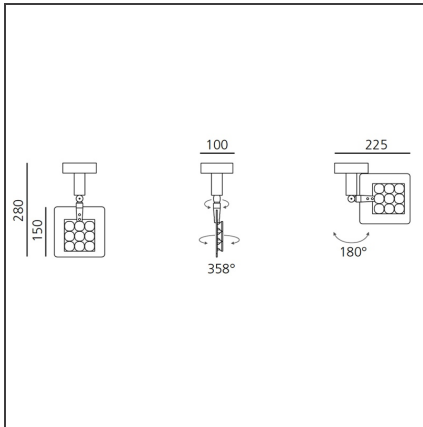

Una Pro Wall/ceiling - 9 LED 38° 3000K

IP20 

DESIGN BY

Carlotta de Bevilacqua

DESCRIPTION

UNA PRO is the result of a new design approach. The objective was to obtain the same high performance of a halogen spotlight from a LED one, but at the same time the classic spotlight icon was brought up for discussion. Thanks to new significant technological innovation, the old concept had to be reinvented and so did the looks and main features of an entire category of luminaires. Important purposes were also energy and material saving and light duration. Due to innovative research and a well-proven expertise, the spotlight system performance is the same as that of previous halogen systems but the overall performance achieved is much better. In fact, the energy consumption of these spotlights is low, the user's relationship with the environment is revolutionary, his interaction with it is free and creative. In addition the the light fixture appears thin due to the flat profile (only 3 mm).

TECHNICAL DRAWINGS

FEATURES

Article Code:	DD0014B10A3W	Material:	Aluminium, plastic
Colour:	White	Series:	Indoor
Installation:	Track, Recessed, Wall, Ceiling		
Environment:	Indoor		

DIMENSIONS

Height:	cm 15
Weight:	kg 0.7
Base Diameter:	cm 10
Max Extension Height:	cm 28

INCLUDED SOURCES

Category:	LED	Color temperature (K):	3000K
Number:	1		
Watt:	10,5W		
Type:	0		
Class:	A		

LUMINAIRE

Watt:	10,5W	Delivered lumens output (lm):	610lm
		CCT:	3000K
		Efficiency:	68%
		Efficacy:	60.97lm/W
		CRI:	80