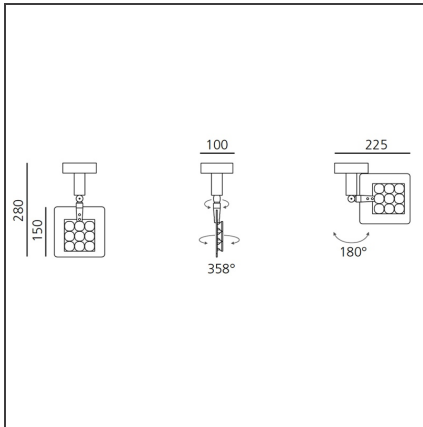

Una Pro Wall/ceiling - 9 LED 38° 3000K

IP20

DESIGN BY

Carlotta de Bevilacqua

DESCRIPTION

UNA PRO is the result of a new design approach. The objective was to obtain the same high performance of a halogen spotlight from a LED one, but at the same time the classic spotlight icon was brought up for discussion. Thanks to new significant technological innovation, the old concept had to be reinvented and so did the looks and main features of an entire category of luminaires. Important purposes were also energy and material saving and light duration. Due to innovative research and a well-proven expertise, the spotlight system performance is the same as that of previous halogen systems but the overall performance achieved is much better. In fact, the energy consumption of these spotlights is low, the user's relationship with the environment is revolutionary, his interaction with it is free and creative. In addition the the light fixture appears thin due to the flat profile (only 3 mm).

TECHNICAL DRAWINGS

FEATURES

Article Code:	DD0014B00A3W	Material:	Aluminium, plastic
Colour:	Aluminium	Series:	Indoor
Installation:	Track, Recessed, Wall, Ceiling		
Environment:	Indoor		

DIMENSIONS

Height:	cm 15
Weight:	kg 0.7
Base Diameter:	cm 10
Max Extension Height:	cm 28

INCLUDED SOURCES

Category:	LED	Color temperature (K):	3000K
Number:	1		
Watt:	10,5W		
Type:	0		
Class:	A		

LUMINAIRE

Watt:	10,5W	Delivered lumens output (lm):	610lm
		CCT:	3000K
		Efficiency:	68%
		Efficacy:	60.97lm/W
		CRI:	80