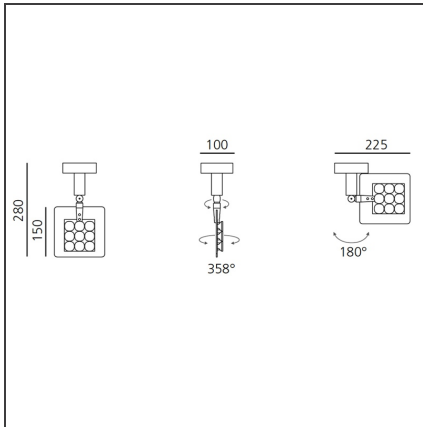

## FEATURES

<b>Article Code:</b>	DD0014B10A2	<b>Material:</b>	Aluminium, plastic
<b>Colour:</b>	White	<b>Series:</b>	Indoor
<b>Installation:</b>	Track, Recessed, Wall, Ceiling		
<b>Environment:</b>	Indoor		

## DIMENSIONS

<b>Height:</b>	cm 15
<b>Weight:</b>	kg 0.7
<b>Base Diameter:</b>	cm 10
<b>Max Extension Height:</b>	cm 28