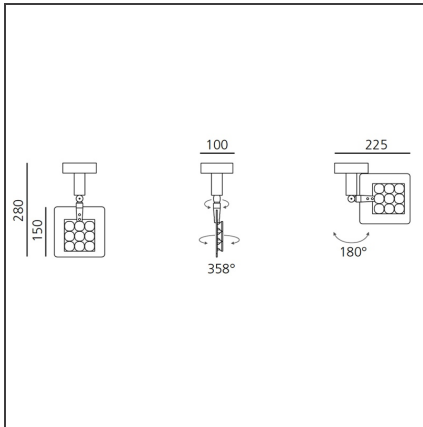

Una Pro Wall/ceiling - 9 LED 20° 3700K

IP20 

DESIGN BY

Carlotta de Bevilacqua

DESCRIPTION

UNA PRO is the result of a new design approach. The objective was to obtain the same high performance of a halogen spotlight from a LED one, but at the same time the classic spotlight icon was brought up for discussion. Thanks to new significant technological innovation, the old concept had to be reinvented and so did the looks and main features of an entire category of luminaries. Important purposes were also energy and material saving and light duration. Due to innovative research and a well-proven expertise, the spotlight system performance is the same as that of previous halogen systems but the overall performance achieved is much better. In fact, the energy consumption of these spotlights is low, the user's relationship with the environment is revolutionary, his interaction with it is free and creative. In addition the the light fixture appears thin due to the flat profile (only 3 mm).

TECHNICAL DRAWINGS

FEATURES

Article Code:	DD0014B00A2	Material:	Aluminium, plastic
Colour:	Aluminium	Series:	Indoor
Installation:	Track, Recessed, Wall, Ceiling		
Environment:	Indoor		

DIMENSIONS

Height:	cm 15
Weight:	kg 0.7
Base Diameter:	cm 10
Max Extension Height:	cm 28

INCLUDED SOURCES

Category:	LED	Color temperature (K):	3700K
Number:	1		
Watt:	10,5W		
Type:	0		
Class:	A		

LUMINAIRE

Watt:	10,5W	Delivered lumens output (lm):	622lm
		CCT:	3700K
		CRI:	80