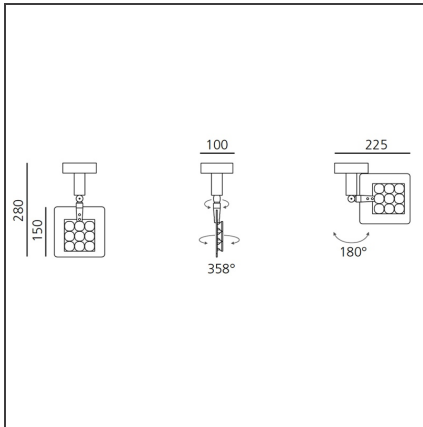

Una Pro Wall/ceiling - 9 LED 20° 3000K

IP20 

DESIGN BY

Carlotta de Bevilacqua

DESCRIPTION

UNA PRO is the result of a new design approach. The objective was to obtain the same high performance of a halogen spotlight from a LED one, but at the same time the classic spotlight icon was brought up for discussion. Thanks to new significant technological innovation, the old concept had to be reinvented and so did the looks and main features of an entire category of luminaries. Important purposes were also energy and material saving and light duration. Due to innovative research and a well-proven expertise, the spotlight system performance is the same as that of previous halogen systems but the overall performance achieved is much better. In fact, the energy consumption of these spotlights is low, the user's relationship with the environment is revolutionary, his interaction with it is free and creative. In addition the the light fixture appears thin due to the flat profile (only 3 mm).

TECHNICAL DRAWINGS

FEATURES

Article Code:	DD0014B00A2W	Material:	Aluminium, plastic
Colour:	Aluminium	Series:	Indoor
Installation:	Track, Recessed, Wall, Ceiling		
Environment:	Indoor		

DIMENSIONS

Height:	cm 15
Weight:	kg 0.7
Base Diameter:	cm 10
Max Extension Height:	cm 28

INCLUDED SOURCES

Category:	LED	Color temperature (K):	3000K
Number:	1		
Watt:	10,5W		
Type:	0		
Class:	A		

LUMINAIRE

Watt:	10,5W	Delivered lumens output (lm):	585lm
		CCT:	3000K
		Efficiency:	65%
		Efficacy:	58.5lm/W
		CRI:	80