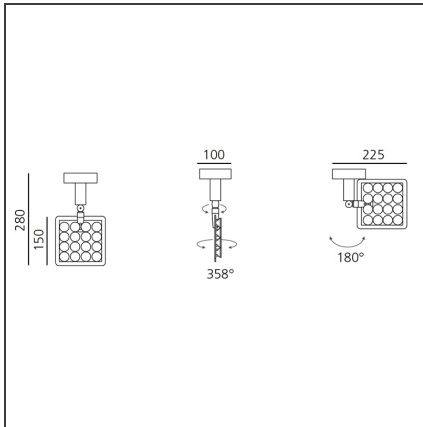

Una Pro Wall/ceiling - 16 LED 6° 3700K

IP20 

DESIGN BY

Carlotta de Bevilacqua

DESCRIPTION

UNA PRO is the result of a new design approach. The objective was to obtain the same high performance of a halogen spotlight from a LED one, but at the same time the classic spotlight icon was brought up for discussion. Thanks to new significant technological innovation, the old concept had to be reinvented and so did the looks and main features of an entire category of luminaries. Important purposes were also energy and material saving and light duration. Due to innovative research and a well-proven expertise, the spotlight system performance is the same as that of previous halogen systems but the overall performance achieved is much better. In fact, the energy consumption of these spotlights is low, the user's relationship with the environment is revolutionary, his interaction with it is free and creative. In addition the the light fixture appears thin due to the flat profile (only 3 mm).

TECHNICAL DRAWINGS

FEATURES

Article Code:	DD0014B10C1	Material:	Aluminium, plastic
Colour:	White	Series:	Indoor
Installation:	Track, Recessed, Wall, Ceiling		
Environment:	Indoor		

DIMENSIONS

Height:	cm 15
Weight:	kg 0.7
Base Diameter:	cm 10
Max Extension Height:	cm 28

INCLUDED SOURCES

Category:	LED	Color temperature (K):	3700K
Number:	1		
Watt:	20W		
Type:	0		
Class:	A		

LUMINAIRE

Watt:	20W	Delivered lumens output (lm):	1210lm
		CCT:	3700K
		CRI:	80