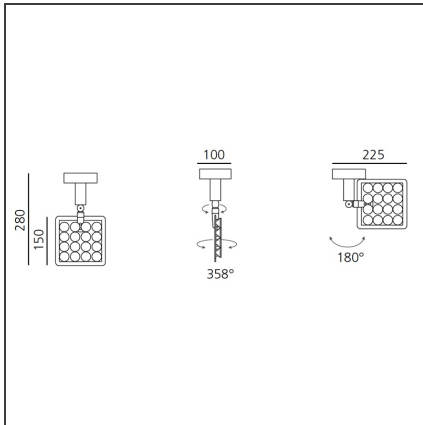

Una Pro Wall/ceiling - 16 LED 6° 3700K

IP20 

DESIGN BY

Carlotta de Bevilacqua

DESCRIPTION

UNA PRO is the result of a new design approach. The objective was to obtain the same high performance of a halogen spotlight from a LED one, but at the same time the classic spotlight icon was brought up for discussion. Thanks to new significant technological innovation, the old concept had to be reinvented and so did the looks and main features of an entire category of luminaries. Important purposes were also energy and material saving and light duration. Due to innovative research and a well-proven expertise, the spotlight system performance is the same as that of previous halogen systems but the overall performance achieved is much better. In fact, the energy consumption of these spotlights is low, the user's relationship with the environment is revolutionary, his interaction with it is free and creative. In addition the the light fixture appears thin due to the flat profile (only 3 mm).

TECHNICAL DRAWINGS

FEATURES

Article Code:	DD0014B00C1	Material:	Aluminium, plastic
Colour:	Aluminium	Series:	Indoor
Installation:	Track, Recessed, Wall, Ceiling		
Environment:	Indoor		

DIMENSIONS

Height:	cm 15
Weight:	kg 0.7
Base Diameter:	cm 10
Max Extension Height:	cm 28

INCLUDED SOURCES

Category:	LED	Color temperature (K):	3700K
Number:	1		
Watt:	20W		
Type:	0		
Class:	A		

LUMINAIRE

Watt:	20W	Delivered lumens output (lm):	1210lm
		CCT:	3700K
		CRI:	85