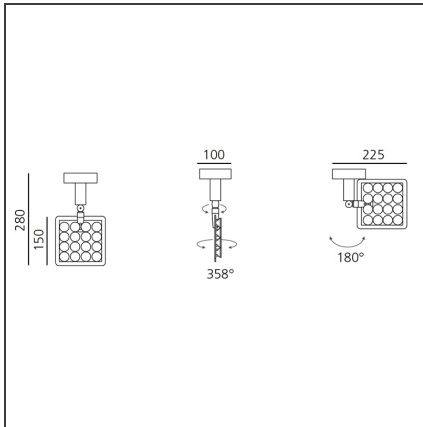

Una Pro Wall/ceiling - 16 LED 6° 3000K

IP20 

DESIGN BY

Carlotta de Bevilacqua

DESCRIPTION

UNA PRO is the result of a new design approach. The objective was to obtain the same high performance of a halogen spotlight from a LED one, but at the same time the classic spotlight icon was brought up for discussion. Thanks to new significant technological innovation, the old concept had to be reinvented and so did the looks and main features of an entire category of luminaries. Important purposes were also energy and material saving and light duration. Due to innovative research and a well-proven expertise, the spotlight system performance is the same as that of previous halogen systems but the overall performance achieved is much better. In fact, the energy consumption of these spotlights is low, the user's relationship with the environment is revolutionary, his interaction with it is free and creative. In addition the the light fixture appears thin due to the flat profile (only 3 mm).

TECHNICAL DRAWINGS

FEATURES

Article Code:	DD0014B10C1W	Material:	Aluminium, plastic
Colour:	White	Series:	Indoor
Installation:	Track, Recessed, Wall, Ceiling		
Environment:	Indoor		

DIMENSIONS

Height:	cm 15
Weight:	kg 0.7
Base Diameter:	cm 10
Max Extension Height:	cm 28

INCLUDED SOURCES

Category:	LED	Color temperature (K):	3000K
Number:	1		
Watt:	20W		
Type:	0		
Class:	A		

LUMINAIRE

Watt:	20W	Delivered lumens output (lm):	1136lm
		CCT:	3000K
		Efficiency:	72%
		Efficacy:	59.81lm/W
		CRI:	80