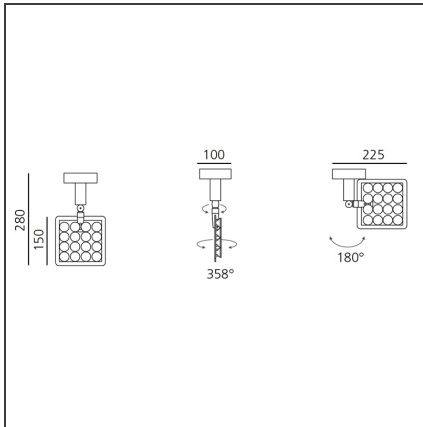

Una Pro Wall/ceiling - 16 LED 6° 3000K

IP20 

DESIGN BY

Carlotta de Bevilacqua

DESCRIPTION

UNA PRO is the result of a new design approach. The objective was to obtain the same high performance of a halogen spotlight from a LED one, but at the same time the classic spotlight icon was brought up for discussion. Thanks to new significant technological innovation, the old concept had to be reinvented and so did the looks and main features of an entire category of luminaires. Important purposes were also energy and material saving and light duration. Due to innovative research and a well-proven expertise, the spotlight system performance is the same as that of previous halogen systems but the overall performance achieved is much better. In fact, the energy consumption of these spotlights is low, the user's relationship with the environment is revolutionary, his interaction with it is free and creative. In addition the the light fixture appears thin due to the flat profile (only 3 mm).

TECHNICAL DRAWINGS

FEATURES

Article Code:	DD0014B00C1W	Material:	Aluminium, plastic
Colour:	Aluminium	Series:	Indoor
Installation:	Track, Recessed, Wall, Ceiling		
Environment:	Indoor		

DIMENSIONS

Height:	cm 15
Weight:	kg 0.7
Base Diameter:	cm 10
Max Extension Height:	cm 28

INCLUDED SOURCES

Category:	LED	Color temperature (K):	3000K
Number:	1		
Watt:	20W		
Type:	0		
Class:	A		

LUMINAIRE

Watt:	20W	Delivered lumens output (lm):	1136lm
		CCT:	3000K
		Efficiency:	72%
		Efficacy:	59.81lm/W
		CRI:	80