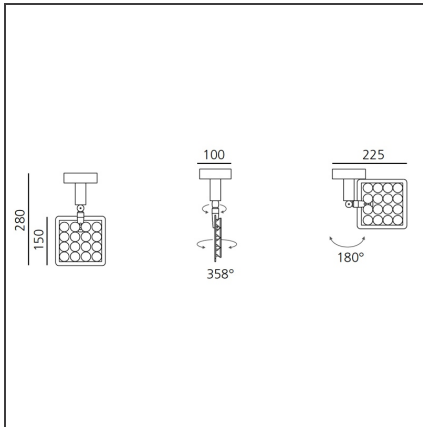

Una Pro Wall/ceiling - 16 LED 38° 3700K

IP20 

DESIGN BY

Carlotta de Bevilacqua

DESCRIPTION

UNA PRO is the result of a new design approach. The objective was to obtain the same high performance of a halogen spotlight from a LED one, but at the same time the classic spotlight icon was brought up for discussion. Thanks to new significant technological innovation, the old concept had to be reinvented and so did the looks and main features of an entire category of luminaries. Important purposes were also energy and material saving and light duration. Due to innovative research and a well-proven expertise, the spotlight system performance is the same as that of previous halogen systems but the overall performance achieved is much better. In fact, the energy consumption of these spotlights is low, the user's relationship with the environment is revolutionary, his interaction with it is free and creative. In addition the the light fixture appears thin due to the flat profile (only 3 mm).

TECHNICAL DRAWINGS

FEATURES

| | | | |
|----------------------|--------------------------------|------------------|--------------------|
| Article Code: | DD0014B10C3 | Material: | Aluminium, plastic |
| Colour: | White | Series: | Indoor |
| Installation: | Track, Recessed, Wall, Ceiling | | |
| Environment: | Indoor | | |

DIMENSIONS

| | |
|------------------------------|--------|
| Height: | cm 15 |
| Weight: | kg 0.7 |
| Base Diameter: | cm 10 |
| Max Extension Height: | cm 28 |

INCLUDED SOURCES

| | | | |
|------------------|-----|-------------------------------|-------|
| Category: | LED | Color temperature (K): | 3700K |
| Number: | 1 | | |
| Watt: | 20W | | |
| Type: | 0 | | |
| Class: | A | | |