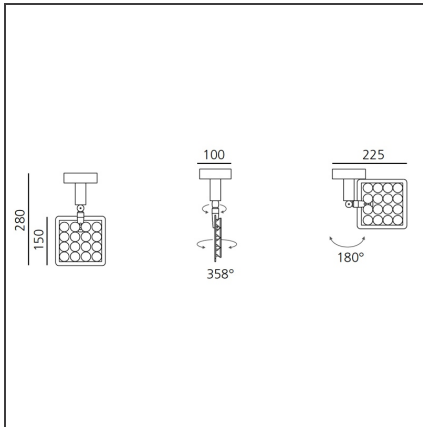

Una Pro Wall/ceiling - 16 LED 38° 3700K

IP20 

DESIGN BY

Carlotta de Bevilacqua

DESCRIPTION

UNA PRO is the result of a new design approach. The objective was to obtain the same high performance of a halogen spotlight from a LED one, but at the same time the classic spotlight icon was brought up for discussion. Thanks to new significant technological innovation, the old concept had to be reinvented and so did the looks and main features of an entire category of luminaries. Important purposes were also energy and material saving and light duration. Due to innovative research and a well-proven expertise, the spotlight system performance is the same as that of previous halogen systems but the overall performance achieved is much better. In fact, the energy consumption of these spotlights is low, the user's relationship with the environment is revolutionary, his interaction with it is free and creative. In addition the the light fixture appears thin due to the flat profile (only 3 mm).

TECHNICAL DRAWINGS

FEATURES

Article Code:	DD0014B00C3	Material:	Aluminium, plastic
Colour:	Aluminium	Series:	Indoor
Installation:	Track, Recessed, Wall, Ceiling		
Environment:	Indoor		

DIMENSIONS

Height:	cm 15
Weight:	kg 0.7
Base Diameter:	cm 10
Max Extension Height:	cm 28

INCLUDED SOURCES

Category:	LED	Color temperature (K):	3700K
Number:	1		
Watt:	20W		
Type:	0		
Class:	A		

LUMINAIRE

Watt:	20W	Delivered lumens output (lm):	1130lm
		CCT:	3700K
		CRI:	80