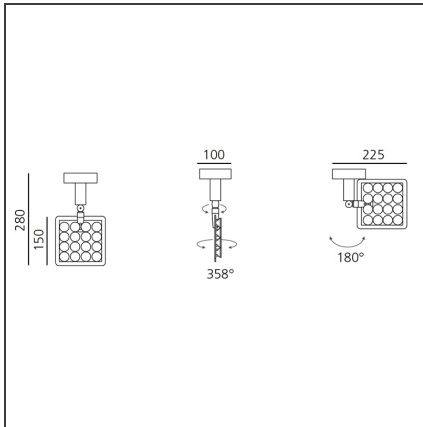

## FEATURES

<b>Article Code:</b>	DD0014B10C3W	<b>Material:</b>	Aluminium, plastic
<b>Colour:</b>	White	<b>Series:</b>	Indoor
<b>Installation:</b>	Track, Recessed, Wall, Ceiling		
<b>Environment:</b>	Indoor		

## DIMENSIONS

<b>Height:</b>	cm 15
<b>Weight:</b>	kg 0.7
<b>Base Diameter:</b>	cm 10
<b>Max Extension Height:</b>	cm 28