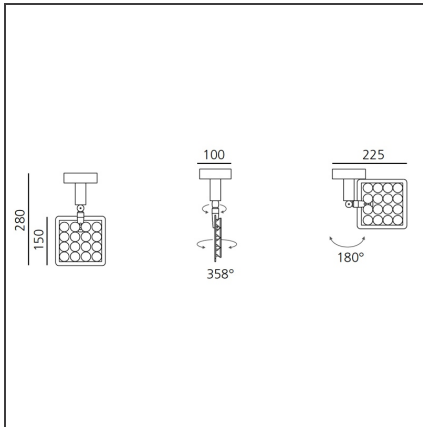

Una Pro Wall/ceiling - 16 LED 38° 3000K

IP20 

DESIGN BY

Carlotta de Bevilacqua

DESCRIPTION

UNA PRO is the result of a new design approach. The objective was to obtain the same high performance of a halogen spotlight from a LED one, but at the same time the classic spotlight icon was brought up for discussion. Thanks to new significant technological innovation, the old concept had to be reinvented and so did the looks and main features of an entire category of luminaries. Important purposes were also energy and material saving and light duration. Due to innovative research and a well-proven expertise, the spotlight system performance is the same as that of previous halogen systems but the overall performance achieved is much better. In fact, the energy consumption of these spotlights is low, the user's relationship with the environment is revolutionary, his interaction with it is free and creative. In addition the the light fixture appears thin due to the flat profile (only 3 mm).

TECHNICAL DRAWINGS

FEATURES

Article Code:	DD0014B00C3W	Material:	Aluminium, plastic
Colour:	Aluminium	Series:	Indoor
Installation:	Track, Recessed, Wall, Ceiling		
Environment:	Indoor		

DIMENSIONS

Height:	cm 15
Weight:	kg 0.7
Base Diameter:	cm 10
Max Extension Height:	cm 28

INCLUDED SOURCES

Category:	LED	Color temperature (K):	3000K
Number:	1		
Watt:	20W		
Type:	0		
Class:	A		

LUMINAIRE

Watt:	20W	Delivered lumens output (lm):	1061lm
		CCT:	3000K
		Efficiency:	67%
		Efficacy:	55.84lm/W
		CRI:	80