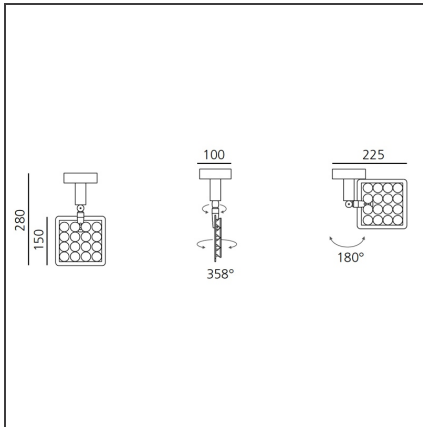

## FEATURES

<b>Article Code:</b>	DD0014B10C2	<b>Material:</b>	Aluminium, plastic
<b>Colour:</b>	White	<b>Series:</b>	Indoor
<b>Installation:</b>	Track, Recessed, Wall, Ceiling		
<b>Environment:</b>	Indoor		

## DIMENSIONS

<b>Height:</b>	cm 15
<b>Weight:</b>	kg 0.7
<b>Base Diameter:</b>	cm 10
<b>Max Extension Height:</b>	cm 28