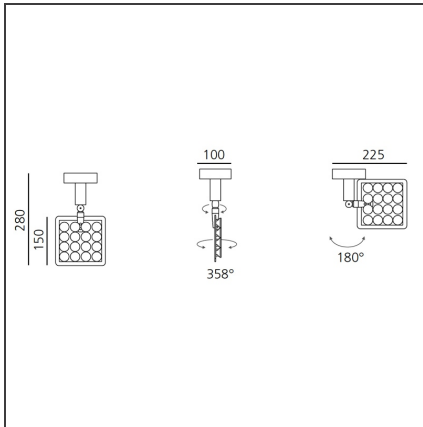

Una Pro Wall/ceiling - 16 LED 20° 3700K

IP20 

DESIGN BY

Carlotta de Bevilacqua

DESCRIPTION

UNA PRO is the result of a new design approach. The objective was to obtain the same high performance of a halogen spotlight from a LED one, but at the same time the classic spotlight icon was brought up for discussion. Thanks to new significant technological innovation, the old concept had to be reinvented and so did the looks and main features of an entire category of luminaries. Important purposes were also energy and material saving and light duration. Due to innovative research and a well-proven expertise, the spotlight system performance is the same as that of previous halogen systems but the overall performance achieved is much better. In fact, the energy consumption of these spotlights is low, the user's relationship with the environment is revolutionary, his interaction with it is free and creative. In addition the the light fixture appears thin due to the flat profile (only 3 mm).

TECHNICAL DRAWINGS

FEATURES

Article Code:	DD0014B00C2	Material:	Aluminium, plastic
Colour:	Aluminium	Series:	Indoor
Installation:	Track, Recessed, Wall, Ceiling		
Environment:	Indoor		

DIMENSIONS

Height:	cm 15
Weight:	kg 0.7
Base Diameter:	cm 10
Max Extension Height:	cm 28

INCLUDED SOURCES

Category:	LED	Color temperature (K):	3700K
Number:	1		
Watt:	20W		
Type:	0		
Class:	A		

LUMINAIRE

Watt:	20W	Delivered lumens output (lm):	1084lm
		CCT:	3700K
		CRI:	80