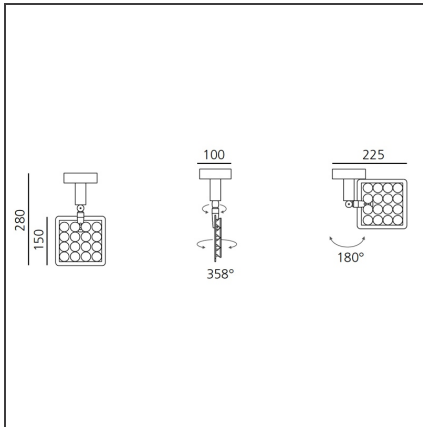

Una Pro Wall/ceiling - 16 LED 20° 3000K

IP20 

DESIGN BY

Carlotta de Bevilacqua

DESCRIPTION

UNA PRO is the result of a new design approach. The objective was to obtain the same high performance of a halogen spotlight from a LED one, but at the same time the classic spotlight icon was brought up for discussion. Thanks to new significant technological innovation, the old concept had to be reinvented and so did the looks and main features of an entire category of luminaries. Important purposes were also energy and material saving and light duration. Due to innovative research and a well-proven expertise, the spotlight system performance is the same as that of previous halogen systems but the overall performance achieved is much better. In fact, the energy consumption of these spotlights is low, the user's relationship with the environment is revolutionary, his interaction with it is free and creative. In addition the the light fixture appears thin due to the flat profile (only 3 mm).

TECHNICAL DRAWINGS

FEATURES

Article Code:	DD0014B10C2W	Material:	Aluminium, plastic
Colour:	White	Series:	Indoor
Installation:	Track, Recessed, Wall, Ceiling		
Environment:	Indoor		

DIMENSIONS

Height:	cm 15
Weight:	kg 0.7
Base Diameter:	cm 10
Max Extension Height:	cm 28

INCLUDED SOURCES

Category:	LED	Color temperature (K):	3000K
Number:	1		
Watt:	20W		
Type:	0		
Class:	A		

LUMINAIRE

Watt:	20W	Delivered lumens output (lm):	1017lm
		CCT:	3000K
		Efficiency:	65%
		Efficacy:	53.54lm/W
		CRI:	80