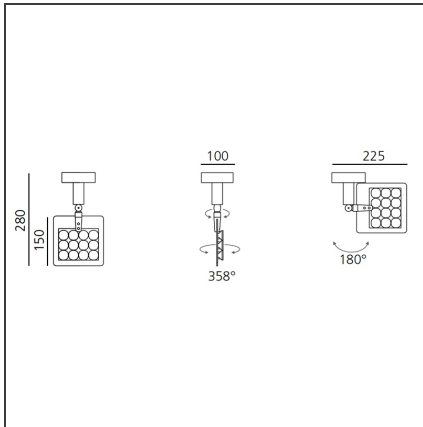

Una Pro Wall/ceiling - 12 LED 6° 3700K

IP20 

DESIGN BY

Carlotta de Bevilacqua

DESCRIPTION

UNA PRO is the result of a new design approach. The objective was to obtain the same high performance of a halogen spotlight from a LED one, but at the same time the classic spotlight icon was brought up for discussion. Thanks to new significant technological innovation, the old concept had to be reinvented and so did the looks and main features of an entire category of luminaries. Important purposes were also energy and material saving and light duration. Due to innovative research and a well-proven expertise, the spotlight system performance is the same as that of previous halogen systems but the overall performance achieved is much better. In fact, the energy consumption of these spotlights is low, the user's relationship with the environment is revolutionary, his interaction with it is free and creative. In addition the the light fixture appears thin due to the flat profile (only 3 mm).

TECHNICAL DRAWINGS

FEATURES

Article Code:	DD0014B10B1	Material:	Aluminium, plastic
Colour:	White	Series:	Indoor
Installation:	Track, Recessed, Wall, Ceiling		
Environment:	Indoor		

DIMENSIONS

Height:	cm 15
Weight:	kg 0.7
Base Diameter:	cm 10
Max Extension Height:	cm 28

INCLUDED SOURCES

Category:	LED	Color temperature (K):	3700K
Number:	1		
Watt:	13W		
Type:	0		
Class:	A		

LUMINAIRE

Watt:	13W	Delivered lumens output (lm):	925lm
		CCT:	3700K
		CRI:	80