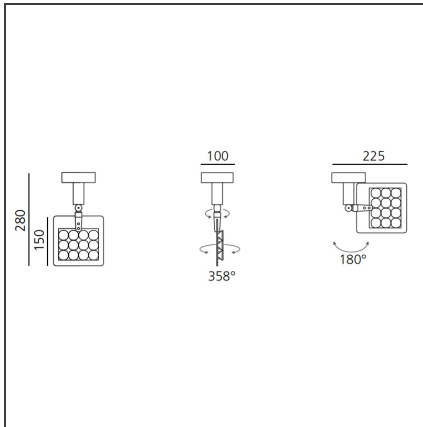

Una Pro Wall/ceiling - 12 LED 6° 3700K

IP20 

DESIGN BY

Carlotta de Bevilacqua

DESCRIPTION

UNA PRO is the result of a new design approach. The objective was to obtain the same high performance of a halogen spotlight from a LED one, but at the same time the classic spotlight icon was brought up for discussion. Thanks to new significant technological innovation, the old concept had to be reinvented and so did the looks and main features of an entire category of luminaries. Important purposes were also energy and material saving and light duration. Due to innovative research and a well-proven expertise, the spotlight system performance is the same as that of previous halogen systems but the overall performance achieved is much better. In fact, the energy consumption of these spotlights is low, the user's relationship with the environment is revolutionary, his interaction with it is free and creative. In addition the the light fixture appears thin due to the flat profile (only 3 mm).

TECHNICAL DRAWINGS

FEATURES

Article Code:	DD0014B00B1	Material:	Aluminium, plastic
Colour:	Aluminium	Series:	Indoor
Installation:	Track, Recessed, Wall, Ceiling		
Environment:	Indoor		

DIMENSIONS

Height:	cm 15
Weight:	kg 0.7
Base Diameter:	cm 10
Max Extension Height:	cm 28

INCLUDED SOURCES

Category:	LED	Color temperature (K):	3700K
Number:	1		
Watt:	13W		
Type:	0		
Class:	A		

LUMINAIRE

Watt:	13W	Delivered lumens output (lm):	925lm
		CCT:	3700K
		CRI:	80