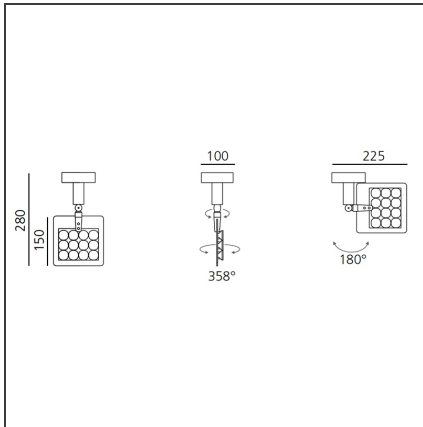

Una Pro Wall/ceiling - 12 LED 6° 3000K

IP20 

DESIGN BY

Carlotta de Bevilacqua

DESCRIPTION

UNA PRO is the result of a new design approach. The objective was to obtain the same high performance of a halogen spotlight from a LED one, but at the same time the classic spotlight icon was brought up for discussion. Thanks to new significant technological innovation, the old concept had to be reinvented and so did the looks and main features of an entire category of luminaries. Important purposes were also energy and material saving and light duration. Due to innovative research and a well-proven expertise, the spotlight system performance is the same as that of previous halogen systems but the overall performance achieved is much better. In fact, the energy consumption of these spotlights is low, the user's relationship with the environment is revolutionary, his interaction with it is free and creative. In addition the the light fixture appears thin due to the flat profile (only 3 mm).

TECHNICAL DRAWINGS

FEATURES

Article Code:	DD0014B00B1W	Material:	Aluminium, plastic
Colour:	Aluminium	Series:	Indoor
Installation:	Track, Recessed, Wall, Ceiling		
Environment:	Indoor		

DIMENSIONS

Height:	cm 15
Weight:	kg 0.7
Base Diameter:	cm 10
Max Extension Height:	cm 28

INCLUDED SOURCES

Category:	LED	Color temperature (K):	3000K
Number:	1		
Watt:	13W		
Type:	0		
Class:	A		

LUMINAIRE

Watt:	13W	Delivered lumens output (lm):	869lm
		CCT:	3000K
		Efficiency:	72%
		Efficacy:	66.84lm/W
		CRI:	80