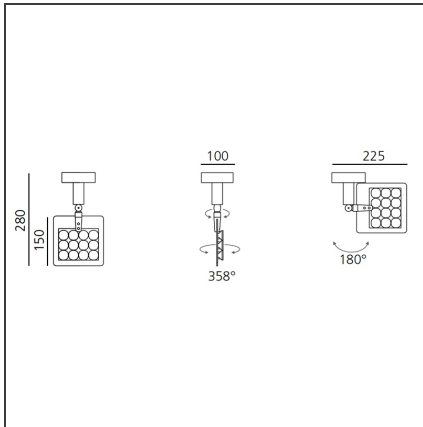

Una Pro Wall/ceiling - 12 LED 38° 3700K

IP20 

DESIGN BY

Carlotta de Bevilacqua

DESCRIPTION

UNA PRO is the result of a new design approach. The objective was to obtain the same high performance of a halogen spotlight from a LED one, but at the same time the classic spotlight icon was brought up for discussion. Thanks to new significant technological innovation, the old concept had to be reinvented and so did the looks and main features of an entire category of luminaries. Important purposes were also energy and material saving and light duration. Due to innovative research and a well-proven expertise, the spotlight system performance is the same as that of previous halogen systems but the overall performance achieved is much better. In fact, the energy consumption of these spotlights is low, the user's relationship with the environment is revolutionary, his interaction with it is free and creative. In addition the the light fixture appears thin due to the flat profile (only 3 mm).

TECHNICAL DRAWINGS

FEATURES

Article Code:	DD0014B10B3	Material:	Aluminium, plastic
Colour:	White	Series:	Indoor
Installation:	Track, Recessed, Wall, Ceiling		
Environment:	Indoor		

DIMENSIONS

Height:	cm 15
Weight:	kg 0.7
Base Diameter:	cm 10
Max Extension Height:	cm 28

INCLUDED SOURCES

Category:	LED	Color temperature (K):	3700K
Number:	1		
Watt:	13W		
Type:	0		
Class:	A		

LUMINAIRE

Watt:	13W	Delivered lumens output (lm):	865lm
		CCT:	3700K
		CRI:	80