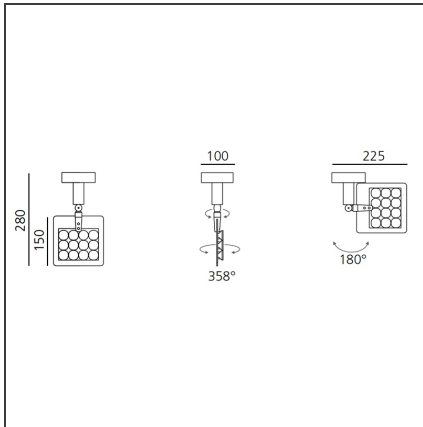

Una Pro Wall/ceiling - 12 LED 38° 3700K

IP20 

DESIGN BY

Carlotta de Bevilacqua

DESCRIPTION

UNA PRO is the result of a new design approach. The objective was to obtain the same high performance of a halogen spotlight from a LED one, but at the same time the classic spotlight icon was brought up for discussion. Thanks to new significant technological innovation, the old concept had to be reinvented and so did the looks and main features of an entire category of luminaries. Important purposes were also energy and material saving and light duration. Due to innovative research and a well-proven expertise, the spotlight system performance is the same as that of previous halogen systems but the overall performance achieved is much better. In fact, the energy consumption of these spotlights is low, the user's relationship with the environment is revolutionary, his interaction with it is free and creative. In addition the the light fixture appears thin due to the flat profile (only 3 mm).

TECHNICAL DRAWINGS

FEATURES

Article Code:	DD0014B00B3	Material:	Aluminium, plastic
Colour:	Aluminium	Series:	Indoor
Installation:	Track, Recessed, Wall, Ceiling		
Environment:	Indoor		

DIMENSIONS

Height:	cm 15
Weight:	kg 0.7
Base Diameter:	cm 10
Max Extension Height:	cm 28

INCLUDED SOURCES

Category:	LED	Color temperature (K):	3700K
Number:	1		
Watt:	13W		
Type:	0		
Class:	A		

LUMINAIRE

Watt:	13W	Delivered lumens output (lm):	865lm
		CCT:	3700K
		CRI:	80