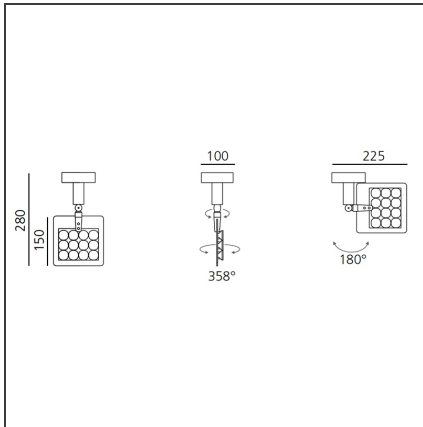

Una Pro Wall/ceiling - 12 LED 38° 3000K

IP20 

DESIGN BY

Carlotta de Bevilacqua

DESCRIPTION

UNA PRO is the result of a new design approach. The objective was to obtain the same high performance of a halogen spotlight from a LED one, but at the same time the classic spotlight icon was brought up for discussion. Thanks to new significant technological innovation, the old concept had to be reinvented and so did the looks and main features of an entire category of luminaries. Important purposes were also energy and material saving and light duration. Due to innovative research and a well-proven expertise, the spotlight system performance is the same as that of previous halogen systems but the overall performance achieved is much better. In fact, the energy consumption of these spotlights is low, the user's relationship with the environment is revolutionary, his interaction with it is free and creative. In addition the the light fixture appears thin due to the flat profile (only 3 mm).

TECHNICAL DRAWINGS

FEATURES

| | | | |
|----------------------|-----------------------------------|------------------|--------------------|
| Article Code: | DD0014B10B3W | Material: | Aluminium, plastic |
| Colour: | White | Series: | Indoor |
| Installation: | Track, Recessed, Wall, Ceiling | | |
| Environment: | Indoor | | |

DIMENSIONS

| | |
|------------------------------|--------|
| Height: | cm 15 |
| Weight: | kg 0.7 |
| Base Diameter: | cm 10 |
| Max Extension Height: | cm 28 |

INCLUDED SOURCES

| | | | |
|------------------|-----|-------------------------------|-------|
| Category: | LED | Color temperature (K): | 3000K |
| Number: | 1 | | |
| Watt: | 13W | | |
| Type: | 0 | | |
| Class: | A | | |

LUMINAIRE

| | | | |
|--------------|-----|--------------------------------------|-----------|
| Watt: | 13W | Delivered lumens output (lm): | 813lm |
| | | CCT: | 3000K |
| | | Efficiency: | 68% |
| | | Efficacy: | 62.52lm/W |
| | | CRI: | 80 |