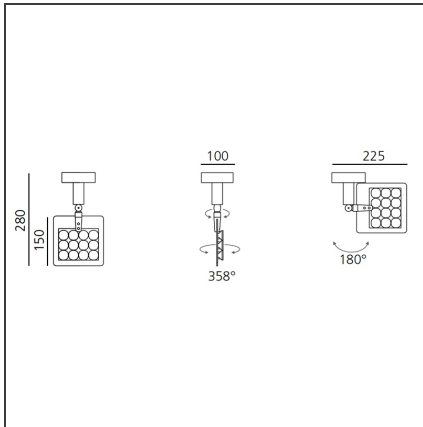

Una Pro Wall/ceiling - 12 LED 38° 3000K

IP20 

DESIGN BY

Carlotta de Bevilacqua

DESCRIPTION

UNA PRO is the result of a new design approach. The objective was to obtain the same high performance of a halogen spotlight from a LED one, but at the same time the classic spotlight icon was brought up for discussion. Thanks to new significant technological innovation, the old concept had to be reinvented and so did the looks and main features of an entire category of luminaries. Important purposes were also energy and material saving and light duration. Due to innovative research and a well-proven expertise, the spotlight system performance is the same as that of previous halogen systems but the overall performance achieved is much better. In fact, the energy consumption of these spotlights is low, the user's relationship with the environment is revolutionary, his interaction with it is free and creative. In addition the the light fixture appears thin due to the flat profile (only 3 mm).

TECHNICAL DRAWINGS

FEATURES

Article Code:	DD0014B00B3W	Material:	Aluminium, plastic
Colour:	Aluminium	Series:	Indoor
Installation:	Track, Recessed, Wall, Ceiling		
Environment:	Indoor		

DIMENSIONS

Height:	cm 15
Weight:	kg 0.7
Base Diameter:	cm 10
Max Extension Height:	cm 28

INCLUDED SOURCES

Category:	LED	Color temperature (K):	3000K
Number:	1		
Watt:	13W		
Type:	0		
Class:	A		

LUMINAIRE

Watt:	13W	Delivered lumens output (lm):	813lm
		CCT:	3000K
		Efficiency:	68%
		Efficacy:	62.52lm/W
		CRI:	80