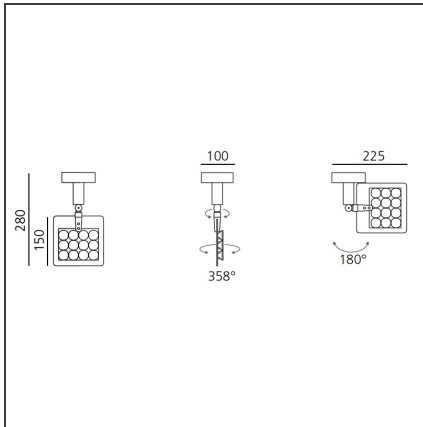

Una Pro Wall/ceiling - 12 LED 20° 3700K

IP20 

DESIGN BY

Carlotta de Bevilacqua

DESCRIPTION

UNA PRO is the result of a new design approach. The objective was to obtain the same high performance of a halogen spotlight from a LED one, but at the same time the classic spotlight icon was brought up for discussion. Thanks to new significant technological innovation, the old concept had to be reinvented and so did the looks and main features of an entire category of luminaries. Important purposes were also energy and material saving and light duration. Due to innovative research and a well-proven expertise, the spotlight system performance is the same as that of previous halogen systems but the overall performance achieved is much better. In fact, the energy consumption of these spotlights is low, the user's relationship with the environment is revolutionary, his interaction with it is free and creative. In addition the the light fixture appears thin due to the flat profile (only 3 mm).

TECHNICAL DRAWINGS

FEATURES

Article Code:	DD0014B00B2	Material:	Aluminium, plastic
Colour:	Aluminium	Series:	Indoor
Installation:	Track, Recessed, Wall, Ceiling		
Environment:	Indoor		

DIMENSIONS

Height:	cm 15
Weight:	kg 0.7
Base Diameter:	cm 10
Max Extension Height:	cm 28

INCLUDED SOURCES

Category:	LED	Color temperature (K):	3700K
Number:	1		
Watt:	13W		
Type:	0		
Class:	A		

LUMINAIRE

Watt:	13W	Delivered lumens output (lm):	830lm
		CCT:	3700K
		CRI:	80