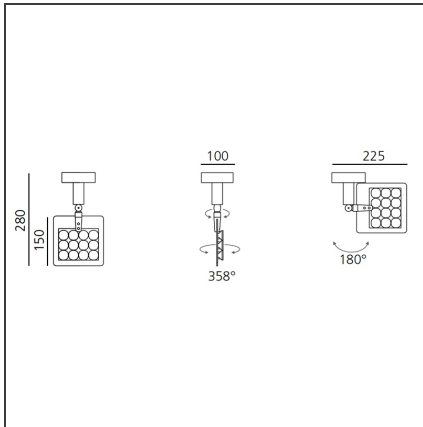

Una Pro Wall/ceiling - 12 LED 20° 3000K

IP20 

DESIGN BY

Carlotta de Bevilacqua

DESCRIPTION

UNA PRO is the result of a new design approach. The objective was to obtain the same high performance of a halogen spotlight from a LED one, but at the same time the classic spotlight icon was brought up for discussion. Thanks to new significant technological innovation, the old concept had to be reinvented and so did the looks and main features of an entire category of luminaries. Important purposes were also energy and material saving and light duration. Due to innovative research and a well-proven expertise, the spotlight system performance is the same as that of previous halogen systems but the overall performance achieved is much better. In fact, the energy consumption of these spotlights is low, the user's relationship with the environment is revolutionary, his interaction with it is free and creative. In addition the the light fixture appears thin due to the flat profile (only 3 mm).

TECHNICAL DRAWINGS

FEATURES

Article Code:	DD0014B00B2W	Material:	Aluminium, plastic
Colour:	Aluminium	Series:	Indoor
Installation:	Track, Recessed, Wall, Ceiling		
Environment:	Indoor		

DIMENSIONS

Height:	cm 15
Weight:	kg 0.7
Base Diameter:	cm 10
Max Extension Height:	cm 28

INCLUDED SOURCES

Category:	LED	Color temperature (K):	3000K
Number:	1		
Watt:	13W		
Type:	0		
Class:	A		

LUMINAIRE

Watt:	13W	Delivered lumens output (lm):	779lm
		CCT:	3000K
		Efficiency:	65%
		Efficacy:	59.95lm/W
		CRI:	80