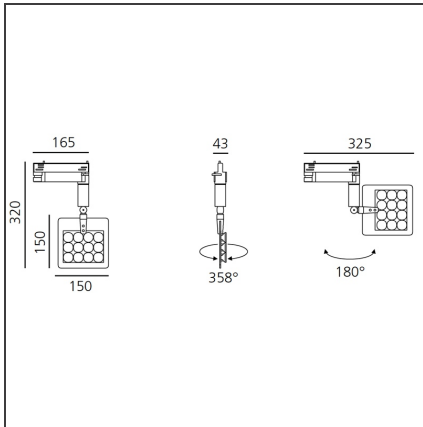

Una Pro Track - 12 LED 6° 3000K

IP20 

DESIGN BY

Carlotta de Bevilacqua

DESCRIPTION

UNA PRO is the result of a new design approach. The objective was to obtain the same high performance of a halogen spotlight from a LED one, but at the same time the classic spotlight icon was brought up for discussion. Thanks to new significant technological innovation, the old concept had to be reinvented and so did the looks and main features of an entire category of luminaries. Important purposes were also energy and material saving and light duration. Due to innovative research and a well-proven expertise, the spotlight system performance is the same as that of previous halogen systems but the overall performance achieved is much better. In fact, the energy consumption of these spotlights is low, the user's relationship with the environment is revolutionary, his interaction with it is free and creative. In addition the the light fixture appears thin due to the flat profile (only 3 mm).

TECHNICAL DRAWINGS

FEATURES

Article Code:	DD0014D00B1W	Material:	Aluminium, plastic
Colour:	Aluminium	Series:	Indoor
Installation:	Track, Recessed, Wall, Ceiling		
Environment:	Indoor		

DIMENSIONS

Height:	cm 15
Weight:	kg 0.7
Base Length:	cm 16.5
Base Width:	cm 4.3
Max Extension Height:	cm 32

INCLUDED SOURCES

Category:	LED	Color temperature (K):	3000K
Number:	1		
Watt:	13W		
Type:	0		
Class:	A		

LUMINAIRE

Watt:	13W	Delivered lumens output (lm):	869lm
		CCT:	3000K
		Efficiency:	72%
		Efficacy:	66.84lm/W
		CRI:	80