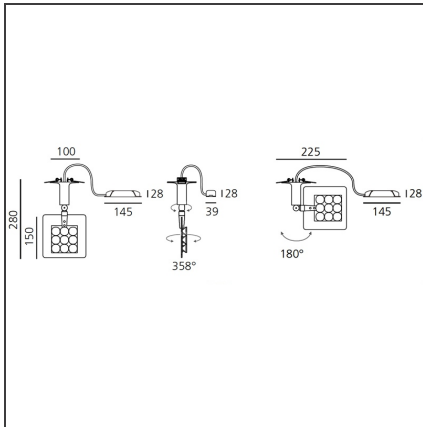

Una Pro Semi-recessed - 9 LED 6° 3700K

IP20 

DESIGN BY

Carlotta de Bevilacqua

DESCRIPTION

UNA PRO is the result of a new design approach. The objective was to obtain the same high performance of a halogen spotlight from a LED one, but at the same time the classic spotlight icon was brought up for discussion. Thanks to new significant technological innovation, the old concept had to be reinvented and so did the looks and main features of an entire category of luminaries. Important purposes were also energy and material saving and light duration. Due to innovative research and a well-proven expertise, the spotlight system performance is the same as that of previous halogen systems but the overall performance achieved is much better. In fact, the energy consumption of these spotlights is low, the user's relationship with the environment is revolutionary, his interaction with it is free and creative. In addition the the light fixture appears thin due to the flat profile (only 3 mm).

TECHNICAL DRAWINGS

FEATURES

Article Code:	DD0014G10A1	Material:	Aluminium, plastic
Colour:	White	Series:	Indoor
Installation:	Track, Recessed, Wall, Ceiling		
Environment:	Indoor		

DIMENSIONS

Height:	cm 15
Weight:	kg 0.7
Base Diameter:	cm 10
Max Extension Height:	cm 28

INCLUDED SOURCES

Category:	LED	Color temperature (K):	3700K
Number:	1		
Watt:	10,5W		
Type:	0		
Class:	A		

LUMINAIRE

Watt:	10,5W	Delivered lumens output (lm):	694lm
		CCT:	3700K
		CRI:	80