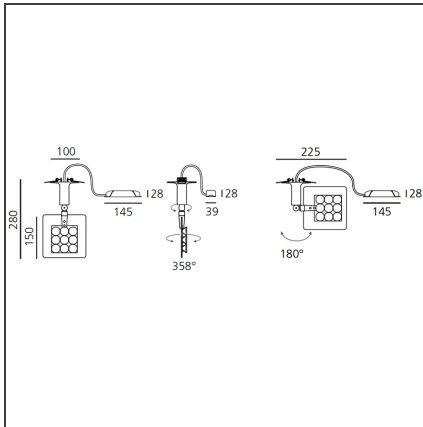

Una Pro Semi-recessed - 9 LED 6° 3000K

IP20 

DESIGN BY

Carlotta de Bevilacqua

DESCRIPTION

UNA PRO is the result of a new design approach. The objective was to obtain the same high performance of a halogen spotlight from a LED one, but at the same time the classic spotlight icon was brought up for discussion. Thanks to new significant technological innovation, the old concept had to be reinvented and so did the looks and main features of an entire category of luminaries. Important purposes were also energy and material saving and light duration. Due to innovative research and a well-proven expertise, the spotlight system performance is the same as that of previous halogen systems but the overall performance achieved is much better. In fact, the energy consumption of these spotlights is low, the user's relationship with the environment is revolutionary, his interaction with it is free and creative. In addition the the light fixture appears thin due to the flat profile (only 3 mm).

TECHNICAL DRAWINGS

FEATURES

Article Code:	DD0014G10A1W	Material:	Aluminium, plastic
Colour:	White	Series:	Indoor
Installation:	Track, Recessed, Wall, Ceiling		
Environment:	Indoor		

DIMENSIONS

Height:	cm 15
Weight:	kg 0.7
Base Diameter:	cm 10
Max Extension Height:	cm 28

INCLUDED SOURCES

Category:	LED	Color temperature (K):	3000K
Number:	1		
Watt:	10,5W		
Type:	0		
Class:	A		

LUMINAIRE

Watt:	10,5W	Delivered lumens output (lm):	652lm
		CCT:	3000K
		Efficiency:	72%
		Efficacy:	65.18lm/W
		CRI:	80