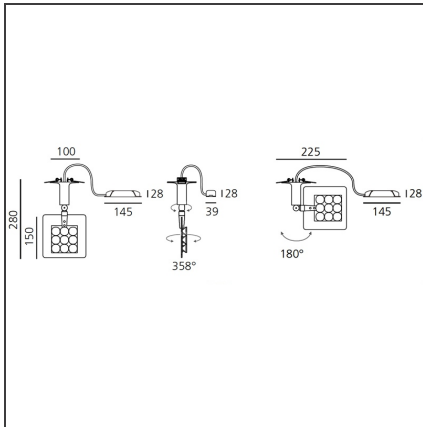

Una Pro Semi-recessed - 9 LED 6° 3000K

IP20 

DESIGN BY

Carlotta de Bevilacqua

DESCRIPTION

UNA PRO is the result of a new design approach. The objective was to obtain the same high performance of a halogen spotlight from a LED one, but at the same time the classic spotlight icon was brought up for discussion. Thanks to new significant technological innovation, the old concept had to be reinvented and so did the looks and main features of an entire category of luminaries. Important purposes were also energy and material saving and light duration. Due to innovative research and a well-proven expertise, the spotlight system performance is the same as that of previous halogen systems but the overall performance achieved is much better. In fact, the energy consumption of these spotlights is low, the user's relationship with the environment is revolutionary, his interaction with it is free and creative. In addition the the light fixture appears thin due to the flat profile (only 3 mm).

TECHNICAL DRAWINGS

FEATURES

Article Code:	DD0014G00A1W	Material:	Aluminium, plastic
Colour:	Aluminium	Series:	Indoor
Installation:	Track, Recessed, Wall, Ceiling		
Environment:	Indoor		

DIMENSIONS

Height:	cm 15
Weight:	kg 0.7
Base Diameter:	cm 10
Max Extension Height:	cm 28

INCLUDED SOURCES

Category:	LED	Color temperature (K):	3000K
Number:	1		
Watt:	10,5W		
Type:	0		
Class:	A		

LUMINAIRE

Watt:	10,5W	Delivered lumens output (lm):	652lm
		CCT:	3000K
		Efficiency:	72%
		Efficacy:	65.18lm/W
		CRI:	80