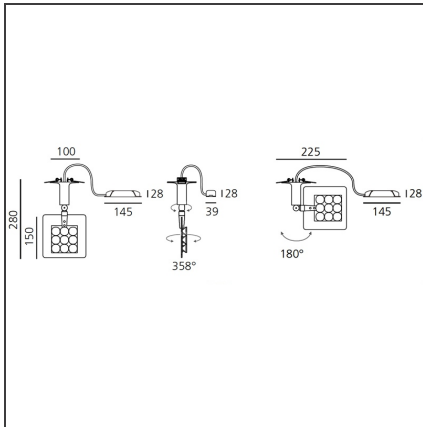

Una Pro Semi-recessed - 9 LED 38° 3000K

IP20 

DESIGN BY

Carlotta de Bevilacqua

DESCRIPTION

UNA PRO is the result of a new design approach. The objective was to obtain the same high performance of a halogen spotlight from a LED one, but at the same time the classic spotlight icon was brought up for discussion. Thanks to new significant technological innovation, the old concept had to be reinvented and so did the looks and main features of an entire category of luminaries. Important purposes were also energy and material saving and light duration. Due to innovative research and a well-proven expertise, the spotlight system performance is the same as that of previous halogen systems but the overall performance achieved is much better. In fact, the energy consumption of these spotlights is low, the user's relationship with the environment is revolutionary, his interaction with it is free and creative. In addition the the light fixture appears thin due to the flat profile (only 3 mm).

TECHNICAL DRAWINGS

FEATURES

Article Code:	DD0014G10A3W	Material:	Aluminium, plastic
Colour:	White	Series:	Indoor
Installation:	Track, Recessed, Wall, Ceiling		
Environment:	Indoor		

DIMENSIONS

Height:	cm 15
Weight:	kg 0.7
Base Diameter:	cm 10
Max Extension Height:	cm 28

INCLUDED SOURCES

Category:	LED	Color temperature (K):	3000K
Number:	1		
Watt:	10,5W		
Type:	0		
Class:	A		

LUMINAIRE

Watt:	10,5W	Delivered lumens output (lm):	610lm
		CCT:	3000K
		Efficiency:	68%
		Efficacy:	60.97lm/W
		CRI:	80