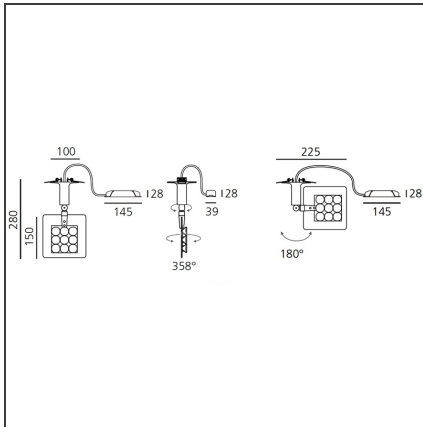

Una Pro Semi-recessed - 9 LED 38° 3000K

IP20 

DESIGN BY

Carlotta de Bevilacqua

DESCRIPTION

UNA PRO is the result of a new design approach. The objective was to obtain the same high performance of a halogen spotlight from a LED one, but at the same time the classic spotlight icon was brought up for discussion. Thanks to new significant technological innovation, the old concept had to be reinvented and so did the looks and main features of an entire category of luminaries. Important purposes were also energy and material saving and light duration. Due to innovative research and a well-proven expertise, the spotlight system performance is the same as that of previous halogen systems but the overall performance achieved is much better. In fact, the energy consumption of these spotlights is low, the user's relationship with the environment is revolutionary, his interaction with it is free and creative. In addition the the light fixture appears thin due to the flat profile (only 3 mm).

TECHNICAL DRAWINGS

FEATURES

Article Code:	DD0014G00A3W	Material:	Aluminium, plastic
Colour:	Aluminium	Series:	Indoor
Installation:	Track, Recessed, Wall, Ceiling		
Environment:	Indoor		

DIMENSIONS

Height:	cm 15
Weight:	kg 0.7
Base Diameter:	cm 10
Max Extension Height:	cm 28

INCLUDED SOURCES

Category:	LED	Color temperature (K):	3000K
Number:	1		
Watt:	10,5W		
Type:	0		
Class:	A		

LUMINAIRE

Watt:	10,5W	Delivered lumens output (lm):	610lm
		CCT:	3000K
		Efficiency:	68%
		Efficacy:	60.97lm/W
		CRI:	80