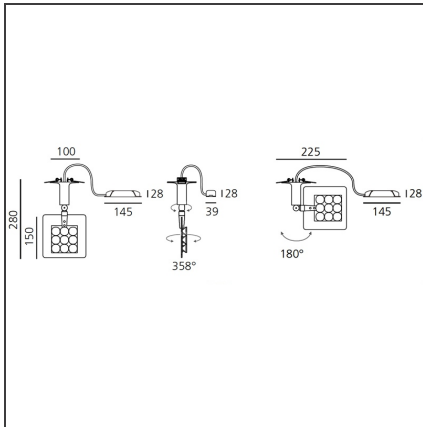

### FEATURES

<b>Article Code:</b>	DD0014G10A2	<b>Material:</b>	Aluminium, plastic
<b>Colour:</b>	White	<b>Series:</b>	Indoor
<b>Installation:</b>	Track, Recessed, Wall, Ceiling		
<b>Environment:</b>	Indoor		

### DIMENSIONS

<b>Height:</b>	cm 15
<b>Weight:</b>	kg 0.7
<b>Base Diameter:</b>	cm 10
<b>Max Extension Height:</b>	cm 28