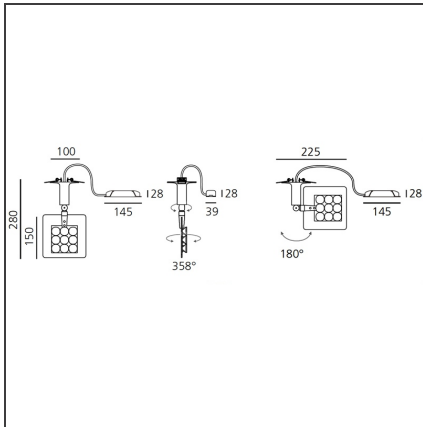

Una Pro Semi-recessed - 9 LED 20° 3700K

IP20 

DESIGN BY

Carlotta de Bevilacqua

DESCRIPTION

UNA PRO is the result of a new design approach. The objective was to obtain the same high performance of a halogen spotlight from a LED one, but at the same time the classic spotlight icon was brought up for discussion. Thanks to new significant technological innovation, the old concept had to be reinvented and so did the looks and main features of an entire category of luminaries. Important purposes were also energy and material saving and light duration. Due to innovative research and a well-proven expertise, the spotlight system performance is the same as that of previous halogen systems but the overall performance achieved is much better. In fact, the energy consumption of these spotlights is low, the user's relationship with the environment is revolutionary, his interaction with it is free and creative. In addition the the light fixture appears thin due to the flat profile (only 3 mm).

TECHNICAL DRAWINGS

FEATURES

Article Code:	DD0014G00A2	Material:	Aluminium, plastic
Colour:	Aluminium	Series:	Indoor
Installation:	Track, Recessed, Wall, Ceiling		
Environment:	Indoor		

DIMENSIONS

Height:	cm 15
Weight:	kg 0.7
Base Diameter:	cm 10
Max Extension Height:	cm 28

INCLUDED SOURCES

Category:	LED	Color temperature (K):	3700K
Number:	1		
Watt:	10,5W		
Type:	0		
Class:	A		

LUMINAIRE

Watt:	10,5W	Delivered lumens output (lm):	622lm
		CCT:	3700K
		CRI:	80