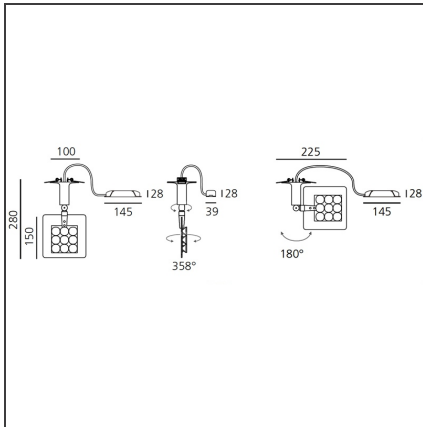

Una Pro Semi-recessed - 9 LED 20° 3000K

IP20 

DESIGN BY

Carlotta de Bevilacqua

DESCRIPTION

UNA PRO is the result of a new design approach. The objective was to obtain the same high performance of a halogen spotlight from a LED one, but at the same time the classic spotlight icon was brought up for discussion. Thanks to new significant technological innovation, the old concept had to be reinvented and so did the looks and main features of an entire category of luminaries. Important purposes were also energy and material saving and light duration. Due to innovative research and a well-proven expertise, the spotlight system performance is the same as that of previous halogen systems but the overall performance achieved is much better. In fact, the energy consumption of these spotlights is low, the user's relationship with the environment is revolutionary, his interaction with it is free and creative. In addition the the light fixture appears thin due to the flat profile (only 3 mm).

TECHNICAL DRAWINGS

FEATURES

Article Code:	DD0014G10A2W	Material:	Aluminium, plastic
Colour:	White	Series:	Indoor
Installation:	Track, Recessed, Wall, Ceiling		
Environment:	Indoor		

DIMENSIONS

Height:	cm 15
Weight:	kg 0.7
Base Diameter:	cm 10
Max Extension Height:	cm 28

INCLUDED SOURCES

Category:	LED	Color temperature (K):	3000K
Number:	1		
Watt:	10,5W		
Type:	0		
Class:	A		

LUMINAIRE

Watt:	10,5W	Delivered lumens output (lm):	585lm
		CCT:	3000K
		Efficiency:	65%
		Efficacy:	58.5lm/W
		CRI:	80